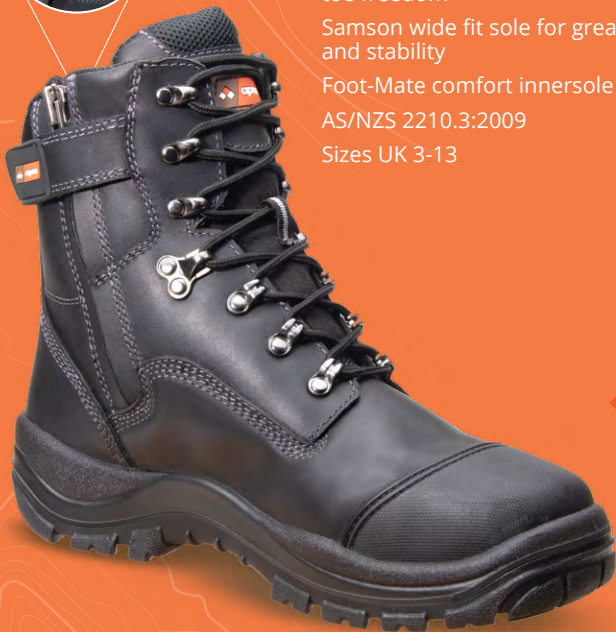

**It's tough  
at the top**

### **ZIP SIDE**

**Tough YKK  
zip for easy  
on and off**

## Black SWJ9027

- Tough metal YKK zipper access
  - Premium full grain water-resistant leather
  - Extended tongue for comfort
  - Quad stitched at high stress points
  - Low profile TPU scuff protection
  - Wide form steel toe cap for greater toe freedom
  - Samson wide fit sole for greater comfort and stability
  - Foot-Mate comfort innersole included
- AS/NZS 2210.3:2009  
Sizes UK 3-13