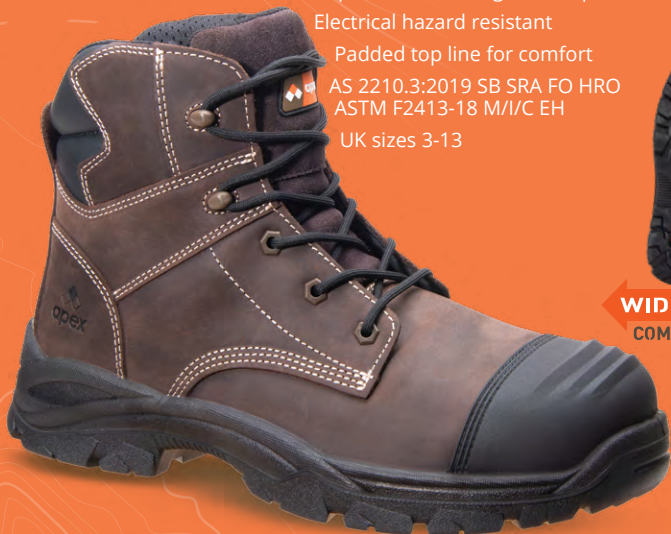

**It's tough
at the top**

The Pearse Choc Brown

SWJ6691

Premium Crazy Horse leather upper

Comfort innersole with Poron® for all day comfort

Shock absorbing PU mid section for comfort on hard surfaces

Composite safety toe for a lighter, more comfortable fit

Chemical, oil and crack resistant rubber outsole

Heat resistant outsole to 300°C degrees

Airport friendly - virtually metal free

Triple-stitched at high stress points

Electrical hazard resistant

Padded top line for comfort

AS 2210.3:2019 SB SRA FO HRO
ASTM F2413-18 M/I/C EH

UK sizes 3-13

**WIDE FIT
COMFORT**

Designed for Kiwis from the ground up